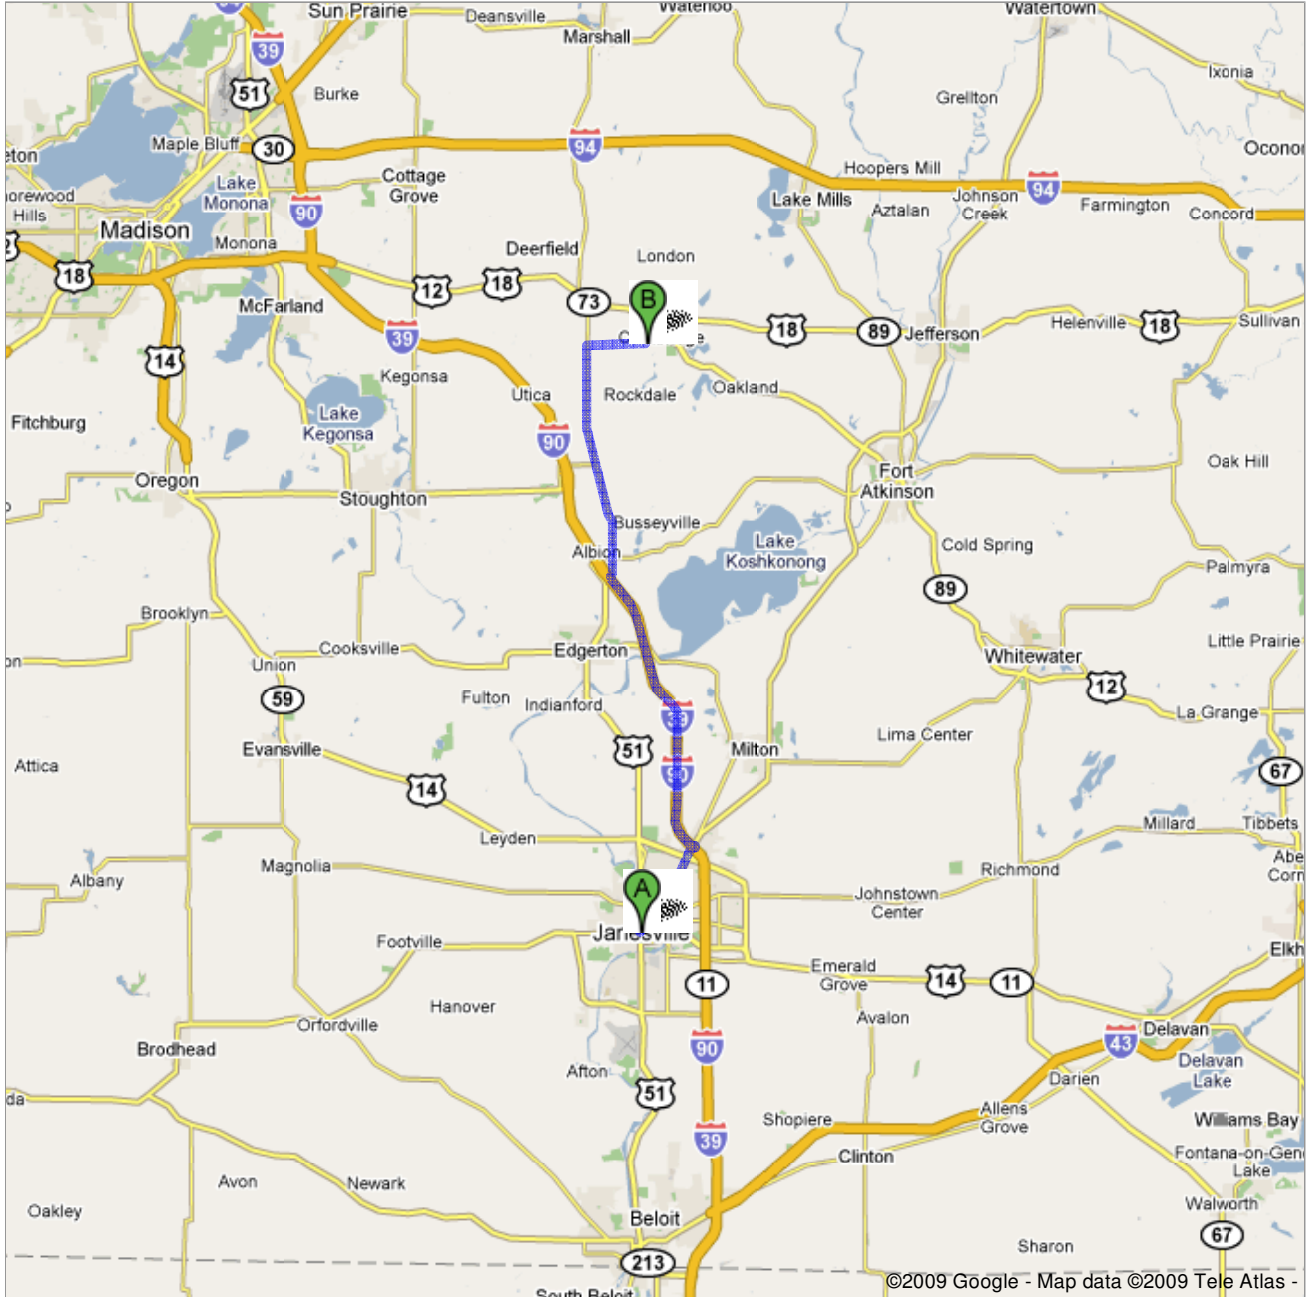

Directions to Cambridge Elementary School
802 W Water St, Cambridge, WI 53523-8702 - (608) 423-9727
26.6 mi – about 46 mins

Save trees. Go green!
Download Google Maps on your phone at google.com/gmm

©2009 Google - Map data ©2009 Tele Atlas -

Janesville, WI

	1. Head northeast on Centerway St toward W Court St About 3 mins	go 1.0 mi total 1.0 mi
	2. Slight left at Prospect Ave	go 269 ft total 1.1 mi
	3. Take the 1st left onto Milton Ave About 8 mins	go 2.9 mi total 3.9 mi
	4. Merge onto I-39 N/I-90 W via the ramp to Madison About 11 mins	go 11.3 mi total 15.2 mi
	5. Take exit 160 for US-51/WI-73 toward Deerfield/WI-106	go 0.3 mi total 15.5 mi
	6. Turn right at State Rd 73/WI-73 About 18 mins	go 8.8 mi total 24.3 mi
	7. Turn right at Prairie Queen Rd About 5 mins	go 2.2 mi total 26.5 mi
	8. Continue on W Water St Destination will be on the left	go 240 ft total 26.6 mi

Map data ©2009 , Tele Atlas