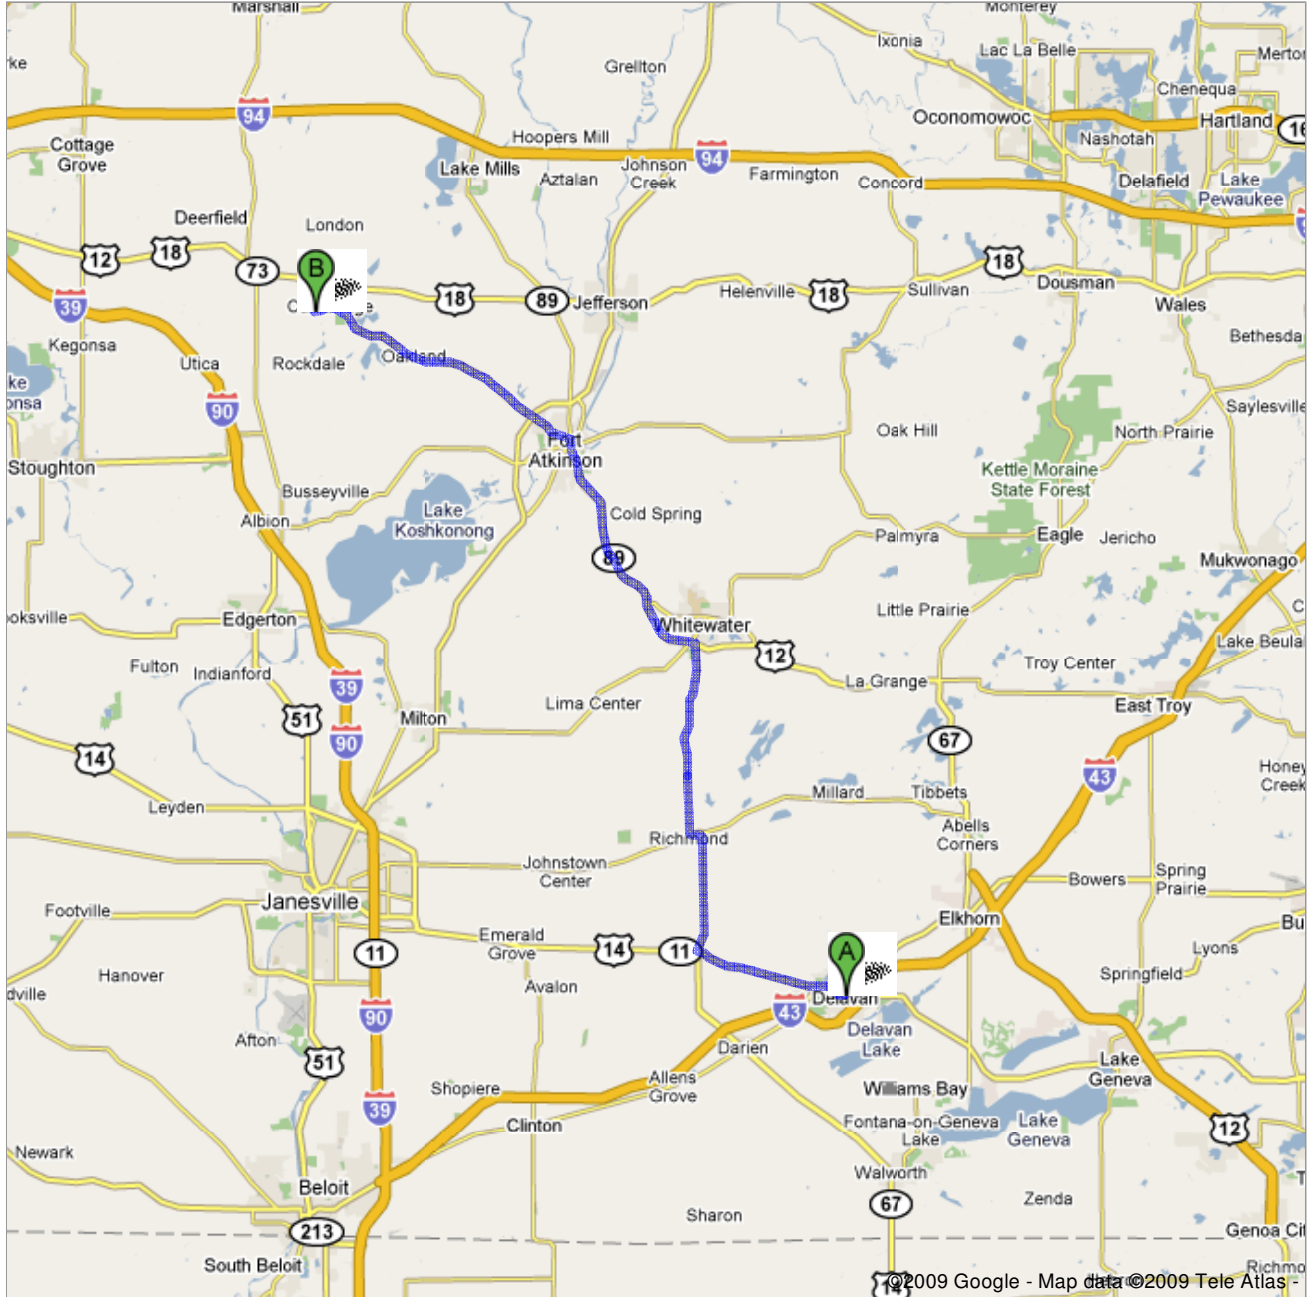

Directions to Cambridge Elementary School

802 W Water St, Cambridge, WI 53523-8702 - (608) 423-9727

39.5 mi – about 1 hour 6 mins

Save trees. Go green!
 Download Google Maps on your phone at google.com/gmm

©2009 Google - Map data ©2009 Tele Atlas

1. Head **west** on **E Geneva St** toward **Bradley Ave** go 0.2 mi
total 0.2 mi
-  2. Slight **right** at **WI-50** go 0.4 mi
About 1 min total 0.6 mi
-  3. Turn **left** at **E Walworth Ave/WI-11** go 5.5 mi
Continue to follow WI-11 total 6.1 mi
About 9 mins
-  4. Turn **right** at **State Rd 89/WI-89** go 12.2 mi
Continue to follow WI-89 total 18.3 mi
About 25 mins
-  5. Turn **left** at **US-12/WI-89** go 9.4 mi
About 12 mins total 27.7 mi
-  6. Slight **right** at **S Main St/US-12/WI-89** go 0.4 mi
About 1 min total 28.1 mi
-  7. Turn **left** at **Madison Ave/US-12** go 10.9 mi
Continue to follow US-12 total 39.0 mi
About 14 mins
-  8. Turn **left** at **W Water St** go 0.5 mi
Destination will be on the right total 39.5 mi
About 2 mins

Map data ©2009 , Tele Atlas