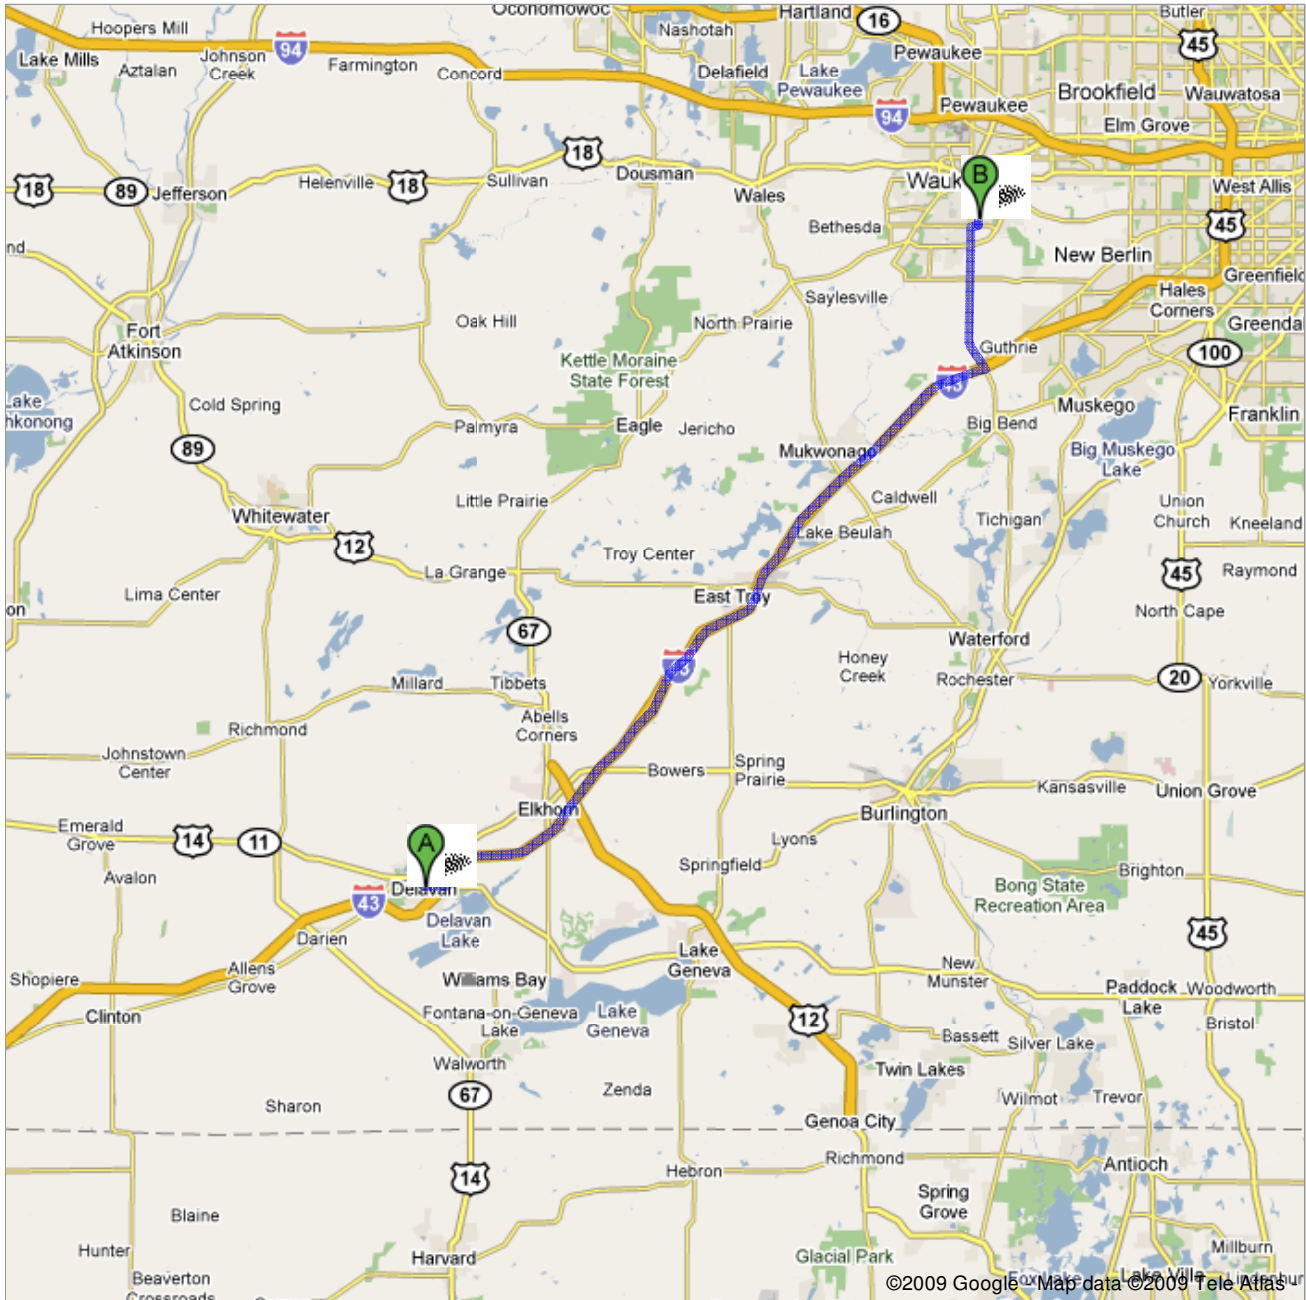

Directions to Tenny Ave
36.3 mi – about 46 mins

Save trees. Go green!

Download Google Maps on your phone at google.com/gmm

©2009 Google Map data ©2009 Tele Atlas

	1. Head east on E Geneva St/WI-50 toward Alder Ave About 2 mins	go 0.8 mi total 0.8 mi
	2. Turn left to merge onto I-43 N About 28 mins	go 29.1 mi total 29.9 mi
	3. Take exit 50 toward Waukesha About 1 min	go 0.3 mi total 30.2 mi
	4. Turn left at State Rd 164/WI-164 About 11 mins	go 4.8 mi total 35.0 mi
	5. Continue on S East Avenue About 2 mins	go 0.7 mi total 35.7 mi
	6. Turn right at E Sunset Dr About 1 min	go 0.3 mi total 36.0 mi
	7. Turn left at Tenny Ave About 1 min	go 0.3 mi total 36.3 mi
	8. Turn left at Wedgewood Dr	go 46 ft total 36.3 mi

These directions are for planning purposes only. You may find that construction projects, traffic, weather, or other events may cause conditions to differ from the map results, and you should plan your route accordingly. You must obey all signs or notices regarding your route.

Map data ©2009 , Tele Atlas